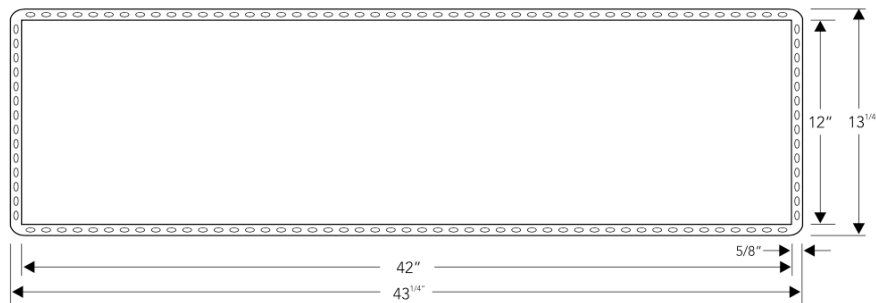

neelnox

LET
THERE
BE **DESIGN.**

FEATURES

- Premium 304 Grade Stainless Steel
- Undermount Profile
- Equipped with SoundDefy™ noise concealing technology
- Sloped bottom ensures proper drainage of water
- Y I B O N D adhesive included to tile the back of the shelf as per client's preference
- No installation hardware required

Model	Profile	Size (Inner)	Size (Outer)	Rim	Depth	Bottom Slope
Y-14	Undermount	42 x 12 inches 457 x 305 mm	43 ^{1/4} x 13 ^{1/4} inches 487 x 335 mm	5/8 inches 15 mm	3 ^{3/4} inches 97 mm	3/16 inches 5 mm

Product as shown in polished finish

Y-14P

Dimension in inches

Installation Notes

Cut out size : 43^{1/4} x 13^{1/4} inches

NOTE: Dimensions subject to change without notice.